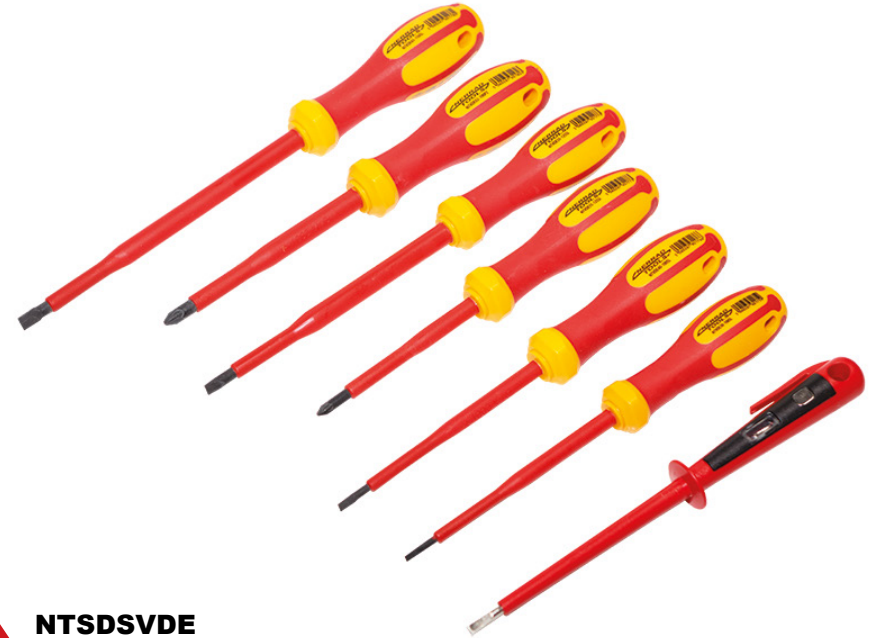

**NTSDS1**  
**6 PIECE SCREWDRIVER SET**  
 ProGrip 6 piece screwdriver set featuring: Ergonomically shaped, dual component handles. Premium quality Chrome Vanadium Molybdenum blades. Precision machined tips. Tip type marking for easy identification.

**Set Contains:**  
 PZ: 1x80, 2x100, Slotted: 3.0x100, 4.0x100, 5.5x125, 6.5x150

**NTSDSVDE**  
**7 PIECE SCREWDRIVER SET VDE**  
**FULLY INSULATED 1000V**

ProGrip VDE Insulated 7 piece screwdriver set featuring: Ergonomically shaped, dual component handles. Premium quality Chrome Vanadium Molybdenum blades. Precision machined tips. Tip type marking for easy identification. Each tool individually tested to 10,000 Volts to DIN EN60900, IEC norms. VDE Approved for safe use up to 1000v.

**Set Contains:** PZ: 1x80, 2x100, Slotted: 3.0x100, 4.0x100, 5.5x125, 6.5x150  
 Mainstester: 2.5mm

**NTSDSXLR**  
**2 PIECE XTRA LONG REACH**  
**SCREWDRIVER SET 400MM**

ProGrip 2 piece long reach screwdriver set featuring: Ergonomically shaped, dual component handles. Premium quality Chrome Vanadium Molybdenum blades. Precision machined tips. Tip type marking for easy identification.

**Set Contains:**  
 PZ: 2x300, Slotted 6.5x300

Precision machined tips

Ergonomically shaped dual component handles

Soft grip rubber handle for extra turning power and comfort

Visit [Plumb2u](http://Plumb2u.com)